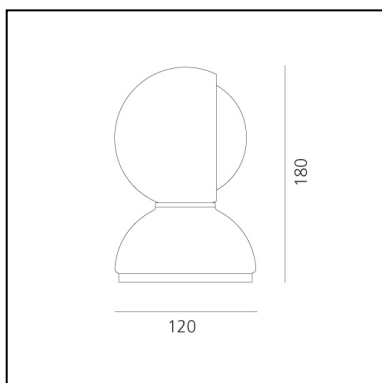

Eclisse Orange

Vico Magistretti

IP20   EAC  

LUMINAIRE

- Watt: **25W**
- Voltage: **220V-240V**
- Delivered lumens output: **170lm**
- CCT: **2800K**

DESCRIPTION

Eclisse, designed by Vico Magistretti in 1965, won the Compasso d'Oro Award in 1967 and became an ambassador of Italian design worldwide. Eclisse is an avant-garde balance between form and function, design and utility. The concept's foundation lies in its functionality of adjusting the intensity of light through its rotating inner shade that "eclipses" the light source. In fact, with a fixed outer shell and a moveable inner shell the lamp can provide direct or diffuse light. A table lamp, it can also be wall mounted. Painted metal body available in white, red or orange with an on/off switch. Eclisse is part of the permanent collection of the most important design Museums, amongst many the MoMa in New York and the Triennale Design Museum in Milan.

PRODUCT CODE: 0028050A

FEATURES

- Article Code: **0028050A**
- Colour: **Orange**
- Installation: **Table**
- Material: **steel, technopolymer**
- Series: **Design Collection, Modern Classic**
- Environment: **Indoor**
- Area contract: **Residential**
- Emission: **Diffused And Direct**
- design by: **Vico Magistretti**

DIMENSIONS

- Height: **cm 18**
- Diameter: **cm 12**
- Base Diameter: **cm 12**
- Impact Resistance: **N/D**
- Glow Wire Test: **850°**

NOT INCLUDED SOURCES

- Category: **HALO**
- Number: **1**
- Watt: **25W**
- Socket: **E14**
- Class: **A**